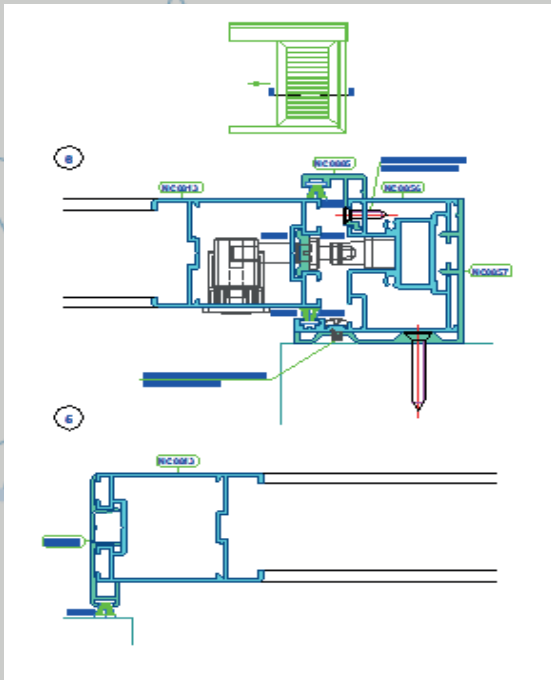

Tecnologia

Frangisole in alluminio estruso Metra

- 1 - Profilato di copertura interno montante
 - 2 - Montante
 - 3 - Profilato di copertura esterno montante
 - 4 - Asse di rotazione
 - 5 - Lamella ellittica
 - 6 - Asta di collegamento per movimentazione lamelle
- Persiana in alluminio estruso

Technology

Metra extruded aluminum shading

- 1 - Profiled internal pillar cover
 - 2 - Mast
 - 3 - Profiled outer cover pillar
 - 4 - Axis of Rotation
 - 5 - Reed elliptical
 - 6 - Connecting rod for handling lamellae
- Persian extruded aluminum

Features

- Types hinged on the wall or frame.
- Possible realizations from strip, oval units or slats, fixed or adjustable.
- Possibility to fix the slats or oval units in sheared profiles or by inserting nylon saddles.
- angles Assembled by brackets mechanical draft.
- Concealed hinge with easy and adjustable mounting.
- Closing Accessories, reinforced bolts.
- New handle with quick assembly.
- Sliding line with mounting possibility in light or external to the wall with sliding guides.
- Line Sliding book from 2 to 6 doors.
- Line Dark and Scuretto with horizontal and vertical slats.
- Line Genoa and Florence with door.
- Night Line with the external aesthetics of the Classic Line and the Scuretto inside.

Advantages

- High weather resistance
- Reduced maintenance costs
- Easy cleaning
- Different openings and forms

SEZIONE TIPICA DETTAGLIO ORIZZONTI

HORIZONTAL TYPICAL SECTION

SEZIONE TIPICA DETTAGLIO VERTICAL