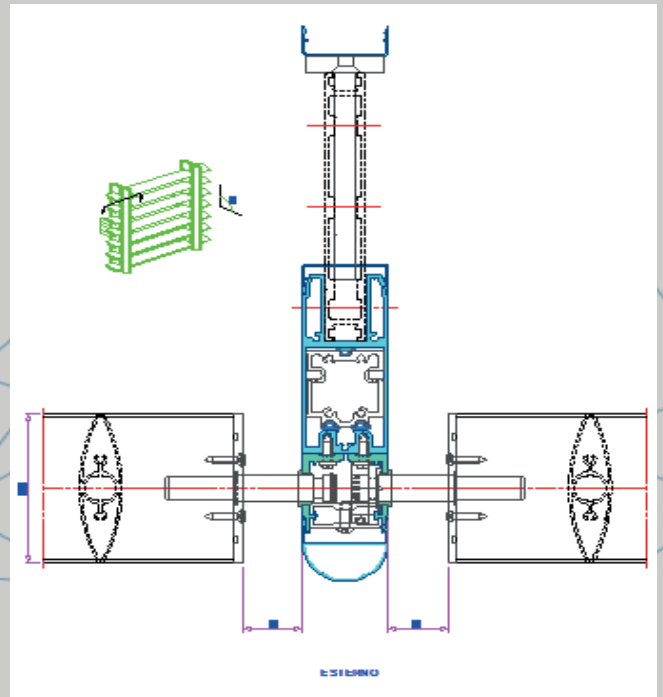

SEZIONE TIPICA DETTAGLIO ORIZZONTI

HORIZONTAL TYPICAL SECTION